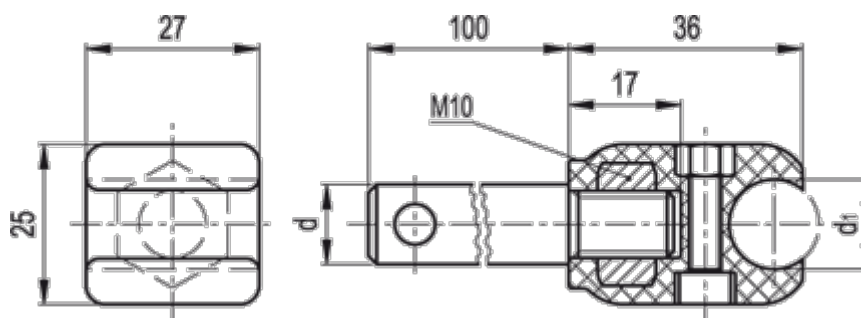

Data Sheet

Article number: 2310419805
Description: E+G Guide rail clamp
MPG-C-S-P14-14

Measures

d = 14

d_1 = 14

Weight (g) = 159